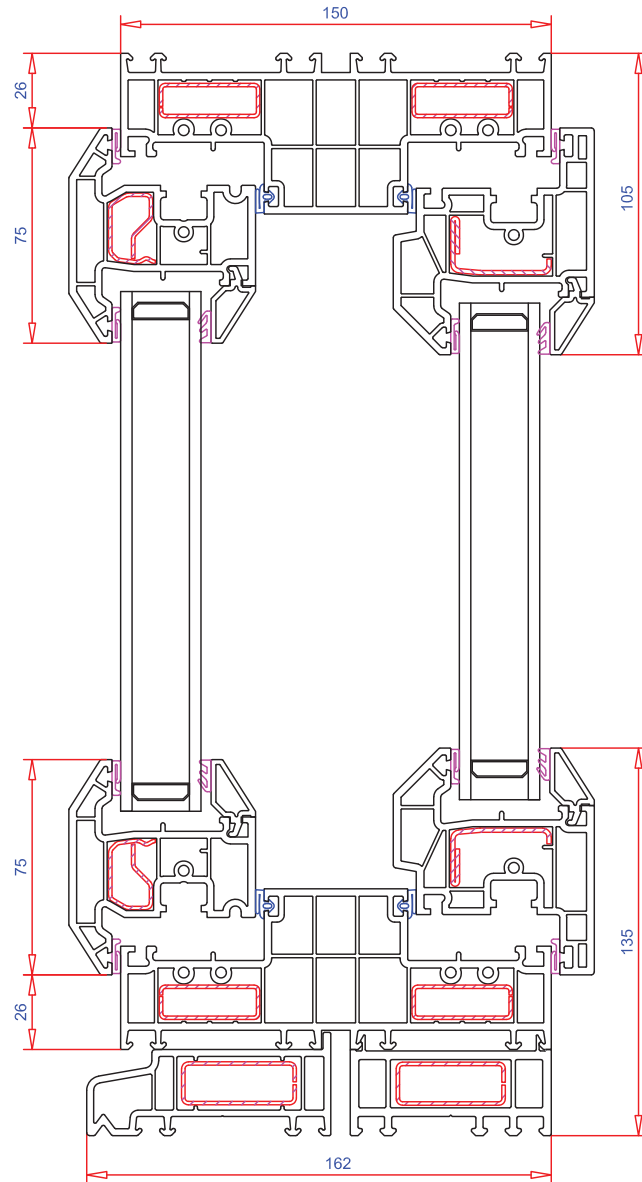

Features

Maximum sash size

Top hung: 1250mm (w) x 1250mm (h)

Outer frame

56mm x 150mm outer frame

Mullions

70mm bevelled mullion
70mm sculptured mullion

Sash

75mm bevelled sash
76mm sculptured sash
95mm bevelled sash
95mm sculptured sash

Finishes

Available in a large assortment of colours and woodgrain options from the Variations range and SPECTRAL*

Sash Glazing beads

24mm sculptured
24mm bevelled
28mm sculptured
28mm bevelled
32mm sculptured
32mm bevelled
36mm bevelled
40mm bevelled

Ancillaries

Range of accessories

Thermal performance**

Achieves U-values as low as 0.62 W/m²K using double glazing

Technical Drawing

* SPECTRAL is only available on bevelled or flat surfaces.

** Figures can vary dependent on specification.