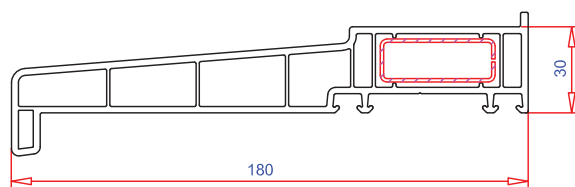

Features

Maximum sash size

Top hung: 1250mm (w) x 1250mm (h)

Outer frame

56mm x 150mm outer frame

Mullions

70mm bevelled mullion
70mm sculptured mullion

Sash

24mm sculptured
24mm bevelled
28mm sculptured
28mm bevelled
32mm sculptured
32mm bevelled
36mm bevelled
40mm bevelled

Ancillaries

Range of accessories

Thermal performance**

Achieves U-values as low as 0.62 W/m²K using double glazing

Technical Drawing

* SPECTRAL is only available on bevelled or flat surfaces.

** Figures can vary dependent on specification.