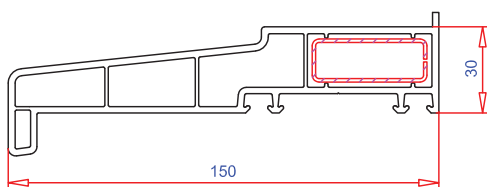

Features

Maximum sash size

Top hung: 1250mm (w) x 1250mm (h)

Outer frame

56mm x 150mm outer frame

Mullions

70mm bevelled mullion
70mm sculptured mullion

Sash

24mm sculptured
24mm bevelled
28mm sculptured
28mm bevelled
32mm sculptured
32mm bevelled
36mm bevelled
40mm bevelled

Ancillaries

Range of accessories

Thermal performance**

Achieves U-values as low as 0.62 W/m²K using double glazing

Technical Drawing

* SPECTRAL is only available on bevelled or flat surfaces.

** Figures can vary dependent on specification.