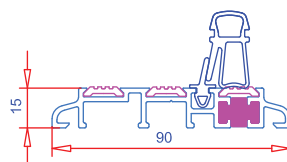

Features

Maximum sash sizes

Residential door: 1122mm (w) x 2122mm (h)

French door: 1122mm (w) x 2122mm (h)

Outer frames

56mm[^], 72mm and 84mm outer frames

[^]as threshold only

Midrail

** Figures can vary dependent on specification.

Note 1

Not available on French Doors

Technical Drawing

See Note 1

Part M Low Threshold
See Note 1

French Door Low Threshold