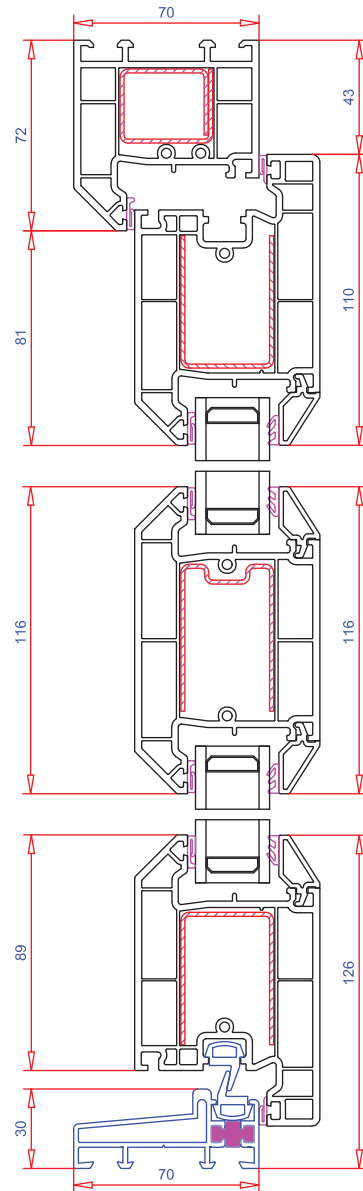

Features

Maximum sash sizes

Residential door: 1122mm (w) x 2122mm (h)

French door: 1122mm (w) x 2122mm (h)

Outer frames

56mm[^], 72mm and 84mm outer frames

[^]as threshold only

Midrail

28mm sculptured

28mm bevelled

32mm sculptured

32mm bevelled

36mm bevelled

40mm bevelled

Ancillaries

Frame extensions, cills and weathering trims

Range of coupling options

Range of bay pole options

Thermal performance**

Achieves U-values as low as 1.3 W/m²K using double glazing

Achieves U-values as low as 1.1 W/m²K using triple glazing

* SPECTRAL is only available on bevelled or flat surfaces.

** Figures can vary dependent on specification.

Note 1

Not available on French Doors

Technical Drawing

See Note 1

Part M Low Threshold
See Note 1

French Door Low Threshold