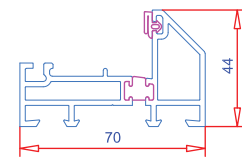

Features

Maximum sash sizes

Residential door: 1122mm (w) x 2122mm (h)

French door: 1122mm (w) x 2122mm (h)

Outer frames

56mm[^], 72mm and 84mm outer frames

[^]as threshold only

Midrail

** Figures can vary dependent on specification.

Note 1

Not available on French Doors

Technical Drawing

See Note 1

Part M Low Threshold
See Note 1

French Door Low Threshold