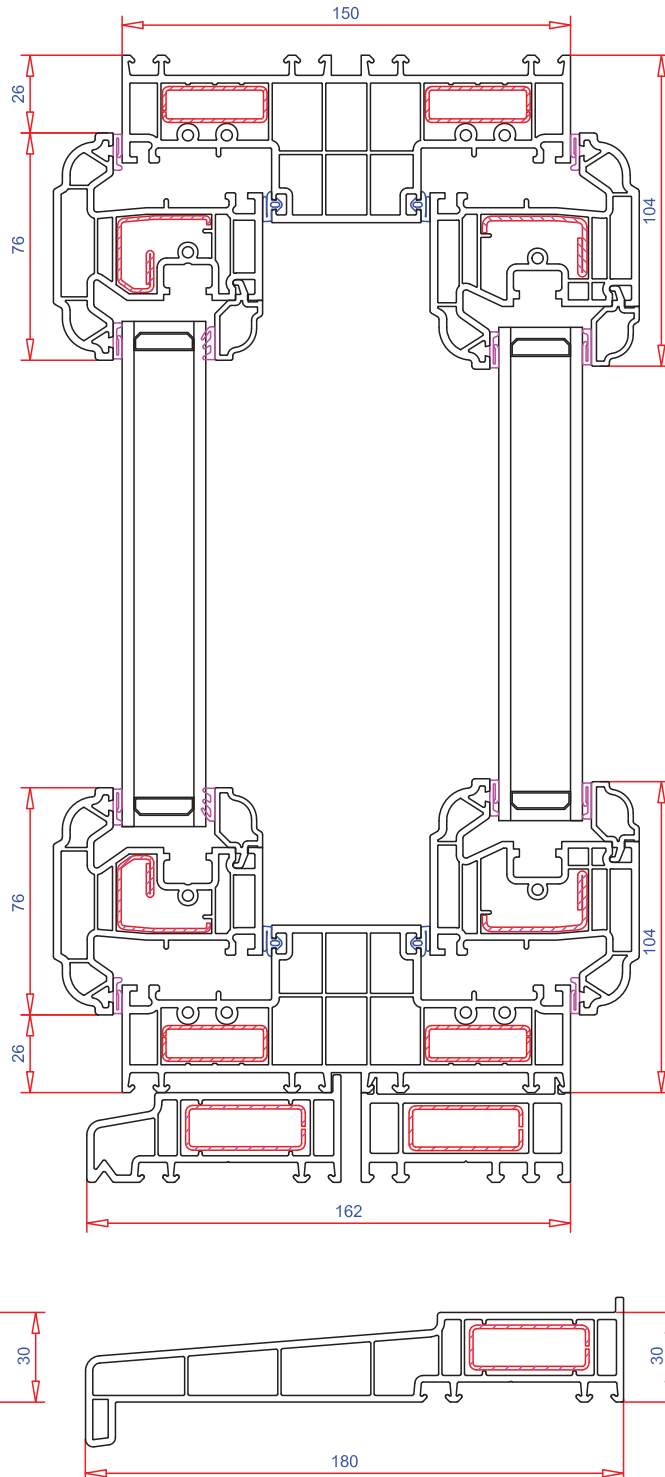

Features

Maximum sash size

Top hung: 1250mm (w) x 1250mm (h)

Outer frame

56mm x 150mm outer frame

Mullions

70mm bevelled mullion
70mm sculptured mullion

Sash

75mm bevelled sash
76mm sculptured sash
95mm bevelled sash
95mm sculptured sash

Finishes

Available in a large assortment of colours and woodgrain options from the Variations range

Glazing beads

24mm sculptured
24mm bevelled
28mm sculptured
28mm bevelled
32mm sculptured
32mm bevelled
36mm bevelled
40mm bevelled

Ancillaries

Range of accessories

Thermal performance*

Achieves U-values as low as 0.62 W/m²K using double glazing

Technical Drawing

* Figures can vary dependent on specification.