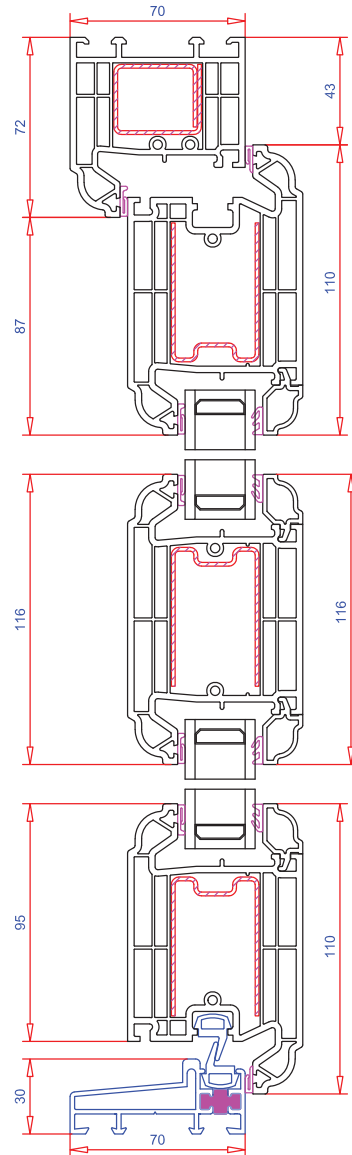

### Maximum sash sizes

Residential: 1122mm (w) x 2122mm (h)  
French Door: 1122mm (w) x 2122mm (h)

### Sash

110mm door sash

### Ancillaries

Frame extensions, cills and weathering trims  
Range of coupling options  
Range of bay pole options

## Technical Drawing