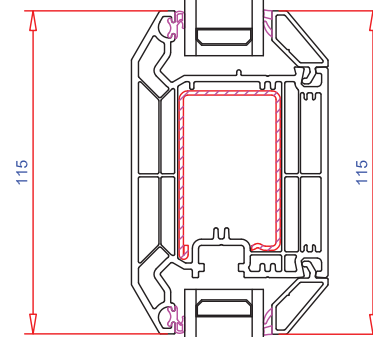

Features

Maximum sash sizes

Residential: 1122mm (w) x 2122mm (h)
French Door: 1122mm (w) x 2122mm (h)

Outer frames

55mm[^], 67mm and 80mm outer frames
[^]as threshold only
- Please note 80mm outer frames not available on Infinity

Ancillaries

Frame extensions, cills and weathering trims
Range of coupling options
Range of bay pole options

Thermal performance**

Achieves U-values as low as 1.3 W/m²K using double glazing
Achieves U-values as low as 0.98 W/m²K using triple glazing

* SPECTRAL is only available on bevelled or flat surfaces.

** Figures can vary dependent on specification.

Note 1

Not available on French Doors

Technical Drawing

Standard Low Threshold
See Note 1

Part M Low Threshold
See Note 1