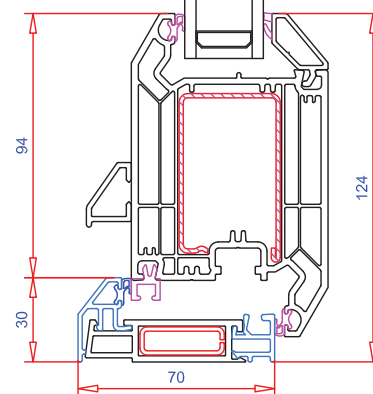

Features

Maximum sash sizes

Residential: 1122mm (w) x 2122mm (h)
French Door: 1122mm (w) x 2122mm (h)

Outer frames

55mm[^], 67mm and 80mm outer frames
[^]as threshold only
- Please note 80mm outer frames not available on Infinity

Ancillaries

Frame extensions, cills and weathering trims
Range of coupling options
Range of bay pole options

Thermal performance**

Achieves U-values as low as 1.3 W/m²K using double glazing
Achieves U-values as low as 0.98 W/m²K using triple glazing

* SPECTRAL is only available on bevelled or flat surfaces.

** Figures can vary dependent on specification.

Note 1

Not available on French Doors

Technical Drawing

Standard Low Threshold
See Note 1

Part M Low Threshold
See Note 1