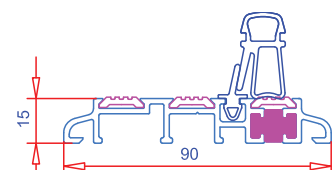

Features

Maximum sash sizes

Residential: 1122mm (w) x 2122mm (h)
French Door: 1122mm (w) x 2122mm (h)

Outer frames

55mm[^], 67mm and 80mm outer frames
[^]as threshold only
- Please note 80mm outer frames not available on Infinity

Ancillaries

Frame extensions, cills and weathering trims
Range of coupling options
Range of bay pole options

Thermal performance**

Achieves U-values as low as 1.3 W/m²K using double glazing
Achieves U-values as low as 0.98 W/m²K using triple glazing

* SPECTRAL is only available on bevelled or flat surfaces.

** Figures can vary dependent on specification.

Note 1

Not available on French Doors

Technical Drawing

Standard Low Threshold
See Note 1

Part M Low Threshold
See Note 1