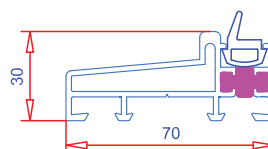

Features

Maximum sash sizes

Residential: 1122mm (w) x 2122mm (h)
French Door: 1122mm (w) x 2122mm (h)

Outer frames

55mm[^], 67mm and 80mm outer frames
[^]as threshold only
- Please note 80mm outer frames not available on Infinity

Ancillaries

Frame extensions, cills and weathering trims
Range of coupling options
Range of bay pole options

Thermal performance**

Achieves U-values as low as 1.3 W/m²K using double glazing
Achieves U-values as low as 0.98 W/m²K using triple glazing

* SPECTRAL is only available on bevelled or flat surfaces.

** Figures can vary dependent on specification.

Note 1

Not available on French Doors

Technical Drawing

Standard Low Threshold
See Note 1

Part M Low Threshold
See Note 1