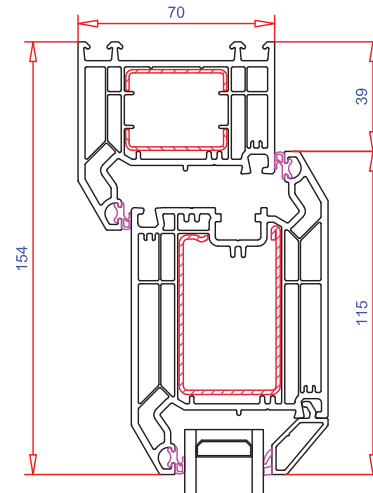

Features

Maximum sash sizes

Residential: 1122mm (w) x 2122mm (h)
French Door: 1122mm (w) x 2122mm (h)

Outer frames

55mm[^], 67mm and 80mm outer frames
[^]as threshold only
- Please note 80mm outer frames not available on Infinity

Ancillaries

Frame extensions, cills and weathering trims
Range of coupling options
Range of bay pole options

Thermal performance**

Achieves U-values as low as 1.3 W/m²K using double glazing
Achieves U-values as low as 0.98 W/m²K using triple glazing

* SPECTRAL is only available on bevelled or flat surfaces.

** Figures can vary dependent on specification.

Note 1

Not available on French Doors

Technical Drawing

Standard Low Threshold
See Note 1

Part M Low Threshold
See Note 1