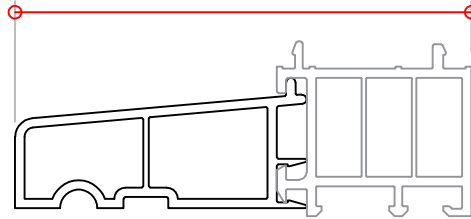

710340
Clip on Cill
Adaptor

Combined Dimension 122mm

710305
78mm Cill
End Cap 709153

Combined Dimension 192mm

710303
148mm Cill
End Cap 709151

Combined Dimension 242mm

710304
198mm Cill
End Cap 709152

Location when used
with VEKA profiles

Location when used
with Halo profiles