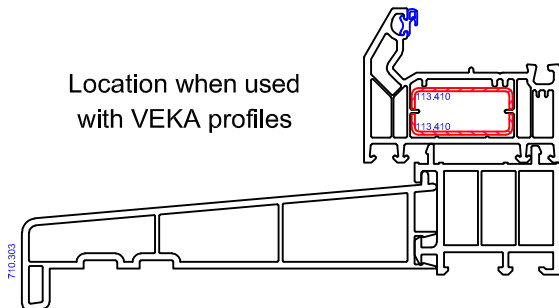

710340
Clip on Cill
Adaptor

Combined Dimension 122mm

710305
78mm Cill
End Cap 709153

Combined Dimension 192mm

710303
148mm Cill
End Cap 709151

Combined Dimension 242mm

710304
198mm Cill
End Cap 709152

Location when used
with VEKA profiles

Location when used
with Halo profiles