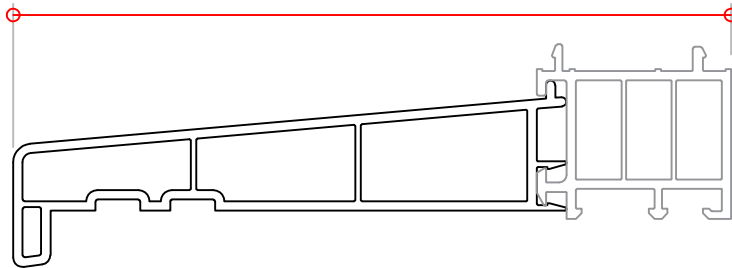

710340
Clip on Cill
Adaptor

Combined Dimension 122mm

710305
78mm Cill
End Cap 709153

Combined Dimension 192mm

710303
148mm Cill
End Cap 709151

Combined Dimension 242mm

710304
198mm Cill
End Cap 709152

Location when used
with VEKA profiles

Location when used
with Halo profiles