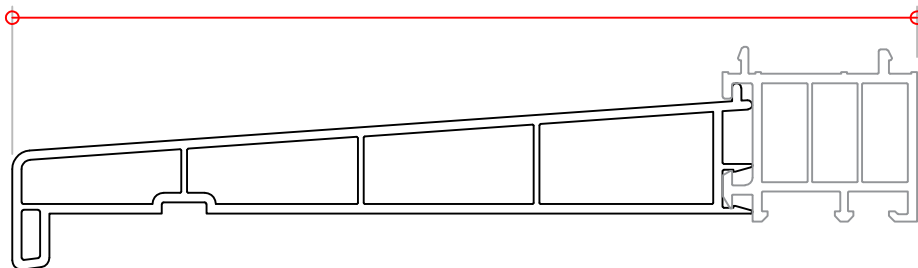

710340
Clip on Cill
Adaptor

Combined Dimension 122mm

710305
78mm Cill
End Cap 709153

Combined Dimension 192mm

710303
148mm Cill
End Cap 709151

Combined Dimension 242mm

710304
198mm Cill
End Cap 709152

Location when used
with VEKA profiles

Location when used
with Halo profiles