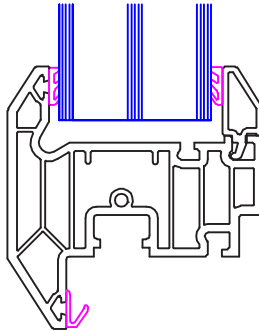

Halo Smart Sash

FOR NOW
FOR THE FUTURE
FOR LIFE

707426

48mm Glazing

707427

44mm Glazing

707429

40mm Glazing

707428

36mm Glazing

707434

28mm Glazing

707435/707426

28/4mm Glazing

Halo Top swing

FOR NOW
FOR THE FUTURE
FOR LIFE