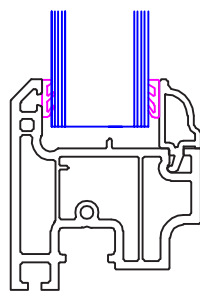

707432

28mm Glazing