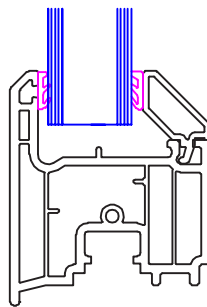

707428

24mm Glazing