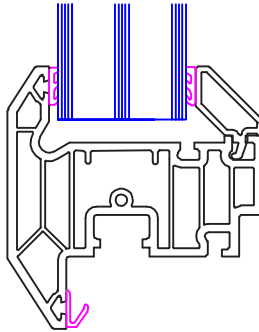

Halo Smart Sash

FOR NOW
FOR THE FUTURE
FOR LIFE

707426

48mm Glazing

707427

44mm Glazing

707429

40mm Glazing

707428

36mm Glazing

707434

28mm Glazing

707435/707426

28/4mm Glazing

Halo Top swing

FOR NOW
FOR THE FUTURE
FOR LIFE