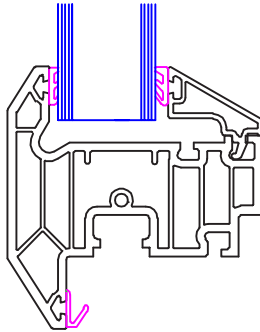

Halo Smart Sash

FOR NOW
FOR THE FUTURE
FOR LIFE

707426

48mm Glazing

707427

44mm Glazing

707429

40mm Glazing

707428

36mm Glazing

707434

28mm Glazing

707435/707426

28/4mm Glazing

Halo Top swing

FOR NOW
FOR THE FUTURE
FOR LIFE