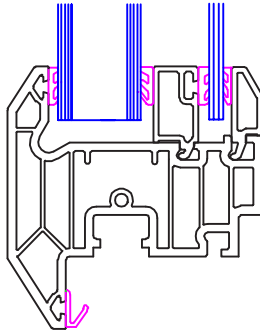

Halo Smart Sash

FOR NOW
FOR THE FUTURE
FOR LIFE

707426

48mm Glazing

707427

44mm Glazing

707429

40mm Glazing

707428

36mm Glazing

707434

28mm Glazing

707435/707426

28/4mm Glazing

Halo Top swing

FOR NOW
FOR THE FUTURE
FOR LIFE