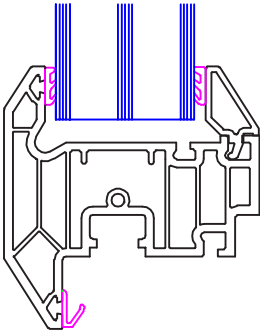

Halo Smart Sash

FOR NOW
FOR THE FUTURE
FOR LIFE

707426

48mm Glazing

707427

44mm Glazing

707429

40mm Glazing

707428

36mm Glazing

707434

28mm Glazing

707435/707426

28/4mm Glazing

Halo Top swing

FOR NOW
FOR THE FUTURE
FOR LIFE