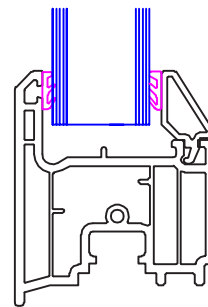

707429

28mm Glazing