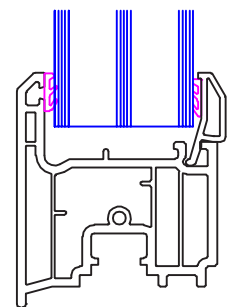

707437

40mm Glazing