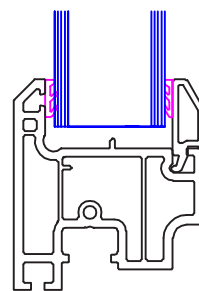

707426

32mm Glazing