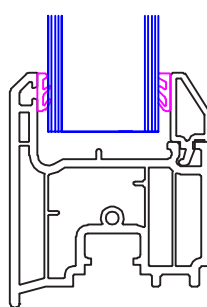

707430

24mm Glazing

707428

24mm Glazing

707429

28mm Glazing

707431

28mm Glazing

The tables below show the theoretical glazing thickness in each system. Sizes are in millimetres and based on standard PCE gaskets.

Part	Image	M70 / Imagine Bi fold	Matrix FS	Matrix FR	Imagine VS
107118		39	36	40	28
107155		31	28	32.5	21
107156		43	40	44	32
107162		35	32	36	24
107163		39	36	40	28
107166		35	32	36	24
107167		27	24	28	16
107168		27	24	28	16
107169		39	36	40	28
107153		28	25	29	18
107154		28	25	29	18
107218		36	33	37	26
107228		40	37	41	30
107156		44	41	45	34