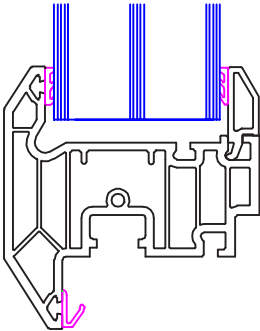

Halo Smart Sash

FOR NOW
FOR THE FUTURE
FOR LIFE

707426

48mm Glazing

707427

44mm Glazing

707429

40mm Glazing