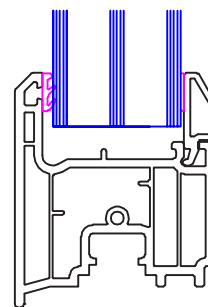

707426

36mm Glazing