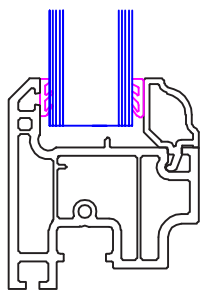

707426

36mm Glazing

707437

40mm Glazing

Flush Sash

FOR NOW
FOR THE FUTURE
FOR LIFE

707431

24mm Glazing