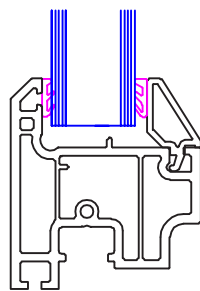

707426

36mm Glazing

707437

40mm Glazing

Flush Sash

FOR NOW
FOR THE FUTURE
FOR LIFE

707431

24mm Glazing