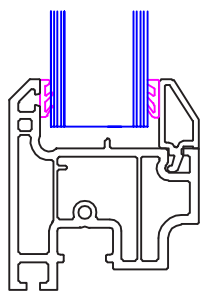

707427

28mm Glazing