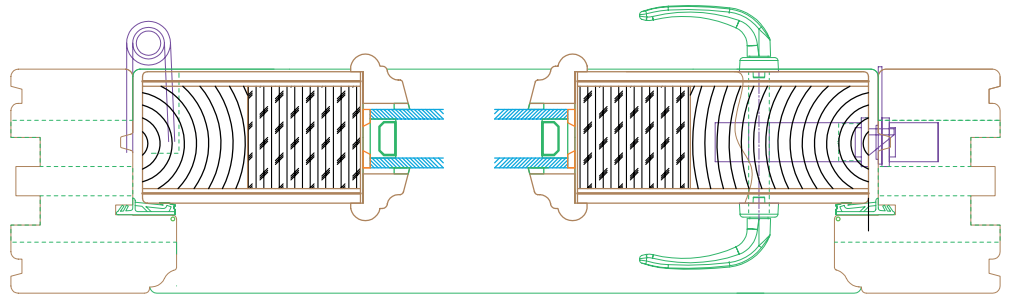

We offer a range of different door types including:

- Single and double doorsets
- French Doors
- Sliding Patio Doors
- Bifolding Doors

Additional prominent features and attributes include:

- 44mm door blade allowing glazing up to 24mm
- 58mm door sash allowing glazing up to 24mm
- 68mm door allowing glazing up to 24,28 or 36mm
- Individual window sections are treated with a preservative treatment which means windows can last up to 60 years.
- Anti warp profile design.
- Glazing configurations compliant with BS 6262-4.
- Choice of internally or externally glazing.
- Raised and fielded panels fully weather sealed.
- Door frames in either engineered timber, or, selected hardwood from sustainable certified sources.
- Fully weather sealed with materials specified by BS EN 12365-1.
- Hardware and fixings corrosive compliance with BS EN 1670.
- Inward or outward opening door leaf.
- Declared conformance with Construction Product Regulations - Harmonized Standard BS EN 14351+A1 and CE marking.
- Option for the inclusion of insulating glass units tested and certified for compliance with BS EN 1279 and BS EN 356.
- Range of optional cills and low threshold to suit both individual property needs, also providing unhindered access and egress.
- Finished doorsets available in an extensive range of high performance, durable stains or paint finishes to agreed customer specification.

Single Door	Door Size	Frame Size
Min Door Height	1770	1844
Max Door Height	2500	2574
Max Door Width	1200	1308
Double Doors	Door Size	Frame Size
Min Door Height	1820	1894
Max Door Height	2759	2833
Max door Width	1200	2580

Drawing A-A

Drawing B-B

Doorset with 44mm SBD Composite Door

92 x 68mm Frame Head & Jambs
(92 x 56mm also available)

24mm Double Glazed Unit

44mm SBD Composite Door
2x4mm ply + polystyrene +
2 x aluminium inlay