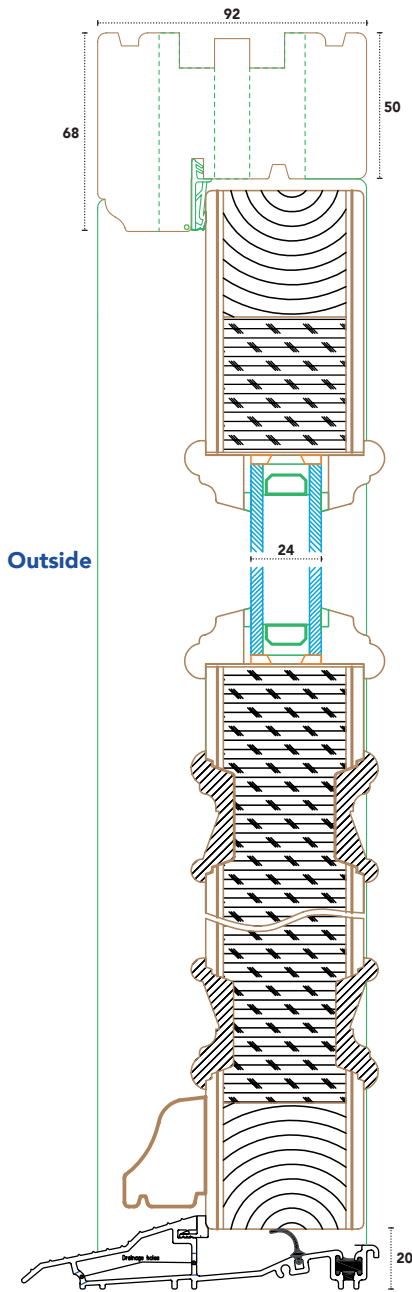

We offer a range of different door types including:

- Single and double doorsets
- French Doors
- Sliding Patio Doors
- Bifolding Doors

Additional prominent features and attributes include:

- 44mm door blade allowing glazing up to 24mm
- 58mm door sash allowing glazing up to 24mm
- 68mm door allowing glazing up to 24,28 or 36mm
- Individual window sections are treated with a preservative treatment which means windows can last up to 60 years.
- Anti warp profile design.
- Glazing configurations compliant with BS 6262-4.
- Choice of internally or externally glazing.
- Raised and fielded panels fully weather sealed.
- Door frames in either engineered timber, or, selected hardwood from sustainable certified sources.
- Fully weather sealed with materials specified by BS EN 12365-1.
- Hardware and fixings corrosive compliance with BS EN 1670.
- Inward or outward opening door leaf.
- Declared conformance with Construction Product Regulations - Harmonized Standard BS EN 14351+A1 and CE marking.
- Option for the inclusion of insulating glass units tested and certified for compliance with BS EN 1279 and BS EN 356.
- Range of optional cills and low threshold to suit both individual property needs, also providing unhindered access and egress.
- Finished doorsets available in an extensive range of high performance, durable stains or paint finishes to agreed customer specification.

Single Door	Door Size	Frame Size
Min Door Height	1770	1844
Max Door Height	2500	2574
Max Door Width	1200	1308
Double Doors	Door Size	Frame Size
Min Door Height	1820	1894
Max Door Height	2759	2833
Max door Width	1200	2580

Drawing A-A

Drawing B-B

Doorset with 44mm SBD Composite Door

92 x 68mm Frame Head & Jambs
(92 x 56mm also available)

24mm Double Glazed Unit

44mm SBD Composite Door
2x4mm ply + polystyrene +
2 x aluminium inlay