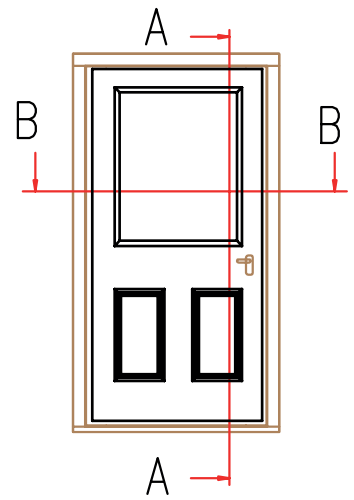

We offer a range of different door types including:

- Single and double doorsets
- French Doors
- Sliding Patio Doors
- Bifolding Doors

Additional prominent features and attributes include:

- 44mm door blade allowing glazing up to 24mm
- 58mm door sash allowing glazing up to 24mm
- 68mm door allowing glazing up to 24,28 or 36mm
- Individual window sections are treated with a preservative treatment which means windows can last up to 60 years.
- Anti warp profile design.
- Glazing configurations compliant with BS 6262-4.
- Choice of internally or externally glazing.
- Raised and fielded panels fully weather sealed.
- Door frames in either engineered timber, or, selected hardwood from sustainable certified sources.
- Fully weather sealed with materials specified by BS EN 12365-1.
- Hardware and fixings corrosive compliance with BS EN 1670.
- Inward or outward opening door leaf.
- Declared conformance with Construction Product Regulations - Harmonized Standard BS EN 14351+A1 and CE marking.
- Option for the inclusion of insulating glass units tested and certified for compliance with BS EN 1279 and BS EN 356.
- Range of optional cills and low threshold to suit both individual property needs, also providing unhindered access and egress.
- Finished doorsets available in an extensive range of high performance, durable stains or paint finishes to agreed customer specification.

Single Door	Door Size	Frame Size
Min Door Height	1770	1844
Max Door Height	2500	2574
Max Door Width	1200	1308
Double Doors	Door Size	Frame Size
Min Door Height	1820	1894
Max Door Height	2759	2833
Max door Width	1200	2580

Drawing A-A

Drawing B-B

Doorset with 44mm SBD Composite Door

92 x 68mm Frame Head & Jambs
(92 x 56mm also available)

24mm Double Glazed Unit

44mm SBD Composite Door
2x4mm ply + polystyrene +
2 x aluminium inlay